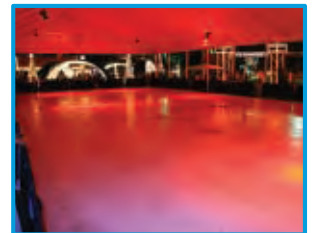

The solution is an environmentally safe spray that reduces friction and enhances glide and speed.