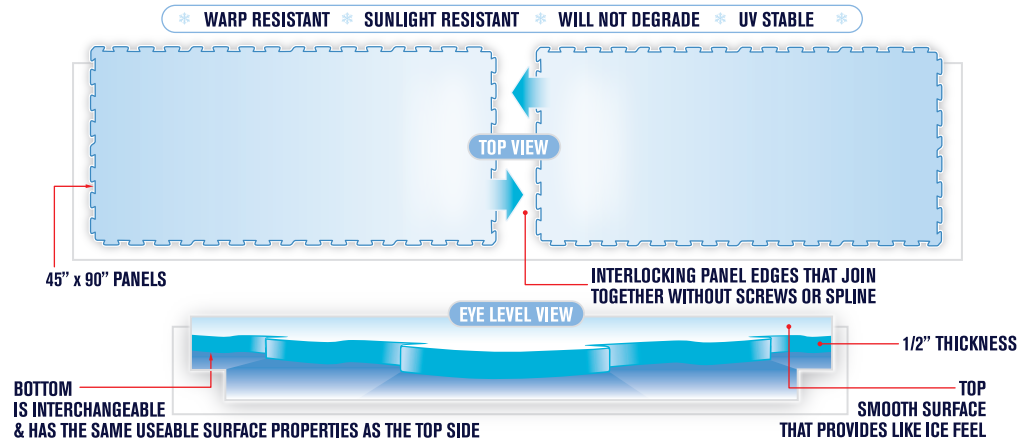

Artificial ice
can be
set up both
indoors
or
outdoors.

WHAT IT IS

Synthetic ice is made up of a special plastic polymer that best resembles the consistency of a solid piece of countertop. The ice is hammered together like a giant puzzle using specially designed interlocking panels that are in 45" x 90" sheets and a 1/2" thick. The surface can be enjoyed year-round and in all temperatures. Developed for indoor/outdoor use, the panes are sturdy, UV-stable and stress relieved so they won't degrade in sunlight or warp as temperatures increase or decrease. Our new interlocking panel system makes installation fast, simple and most importantly insures a tight seal between panels. Once the surface has been fully installed, the surfaced is then sprayed with a special solution that reduces friction and enhances glide and speed.