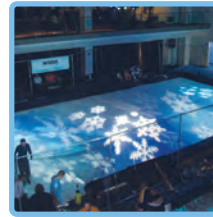

ICE SHOWS

PHOTO OPS

WINTER THEMED DECOR

LIGHTING

SKATING CHARACTERS

SLAP SHOT HOCKEY

PHOTO GALLERY

PERFECT FOR